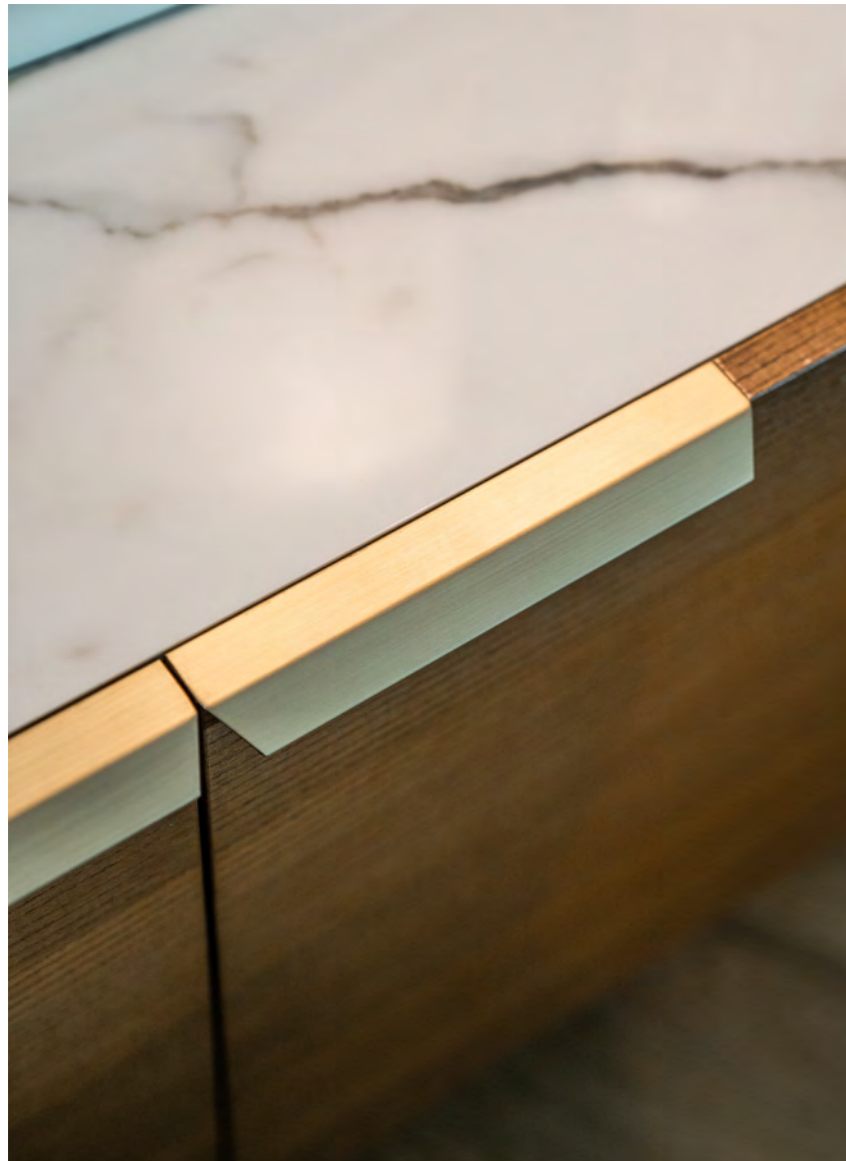

In the serene setting of a refined spa, the refreshment station stands as a perfect retreat after a soothing sauna. The elegant wooden cabinetry, accented with brass handles and ceramic top, reflects the sophisticated design of the space. Soft lighting, provided by warm pendant lamps, enhances the tranquil atmosphere, inviting you to relax and recharge. Nestled within this oasis, the refresh-

ment station offers an array of revitalizing beverages and wholesome snacks, thoughtfully curated to nourish your body and soul. After the gentle heat of the sauna has eased away your stress, this station beckons you to rehydrate and indulge in the gifts of nature. The crisp, cool water, fresh fruits, and an assortment of nuts and seeds are not just refreshments but a celebration of health and wellness.

This harmonious blend of luxury and nature creates an inviting ambiance where every detail is designed to enhance your spa experience. The refreshment station is more than a place to quench your thirst; it is a sanctuary where you can embrace the serenity and rejuvenate with the finest offerings nature has provided.